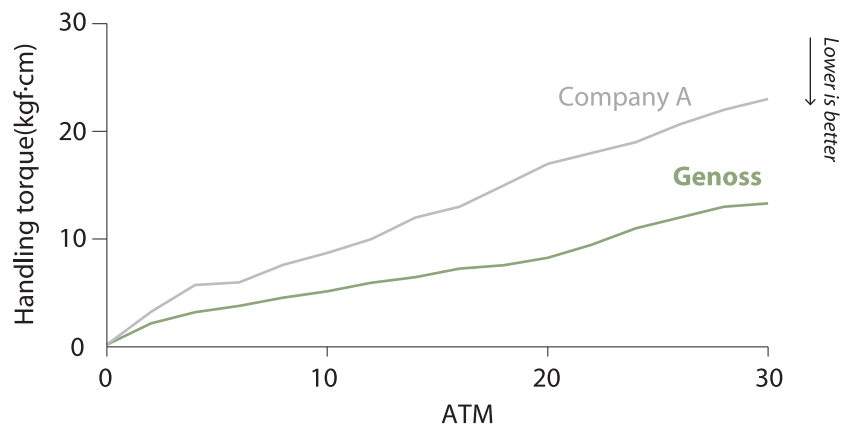

GENOSS
For Patients & Doctors

www.genoss.com | 문의 031-888-5100

GENOSS™ Inflator B30

| Description | Qty. |
|----------------------|-----------|
| GENOSS™ Inflator B30 | 10ea/ Box |

Specification

| | |
|------------------|----------------|
| Pressure gauge | 30atm (441psi) |
| Lock/Unlock mode | Button |
| Capacity | 20cc |
| Length | 256mm |
| Weight | 205g |
| Handle type | Barrel |

Easy inflation

Characteristics

30 atm pressure gauge

Easy handling of fixing and releasing

Design for prevention of fall

Ergonomic handle for pressurization

Streamlined shape of body